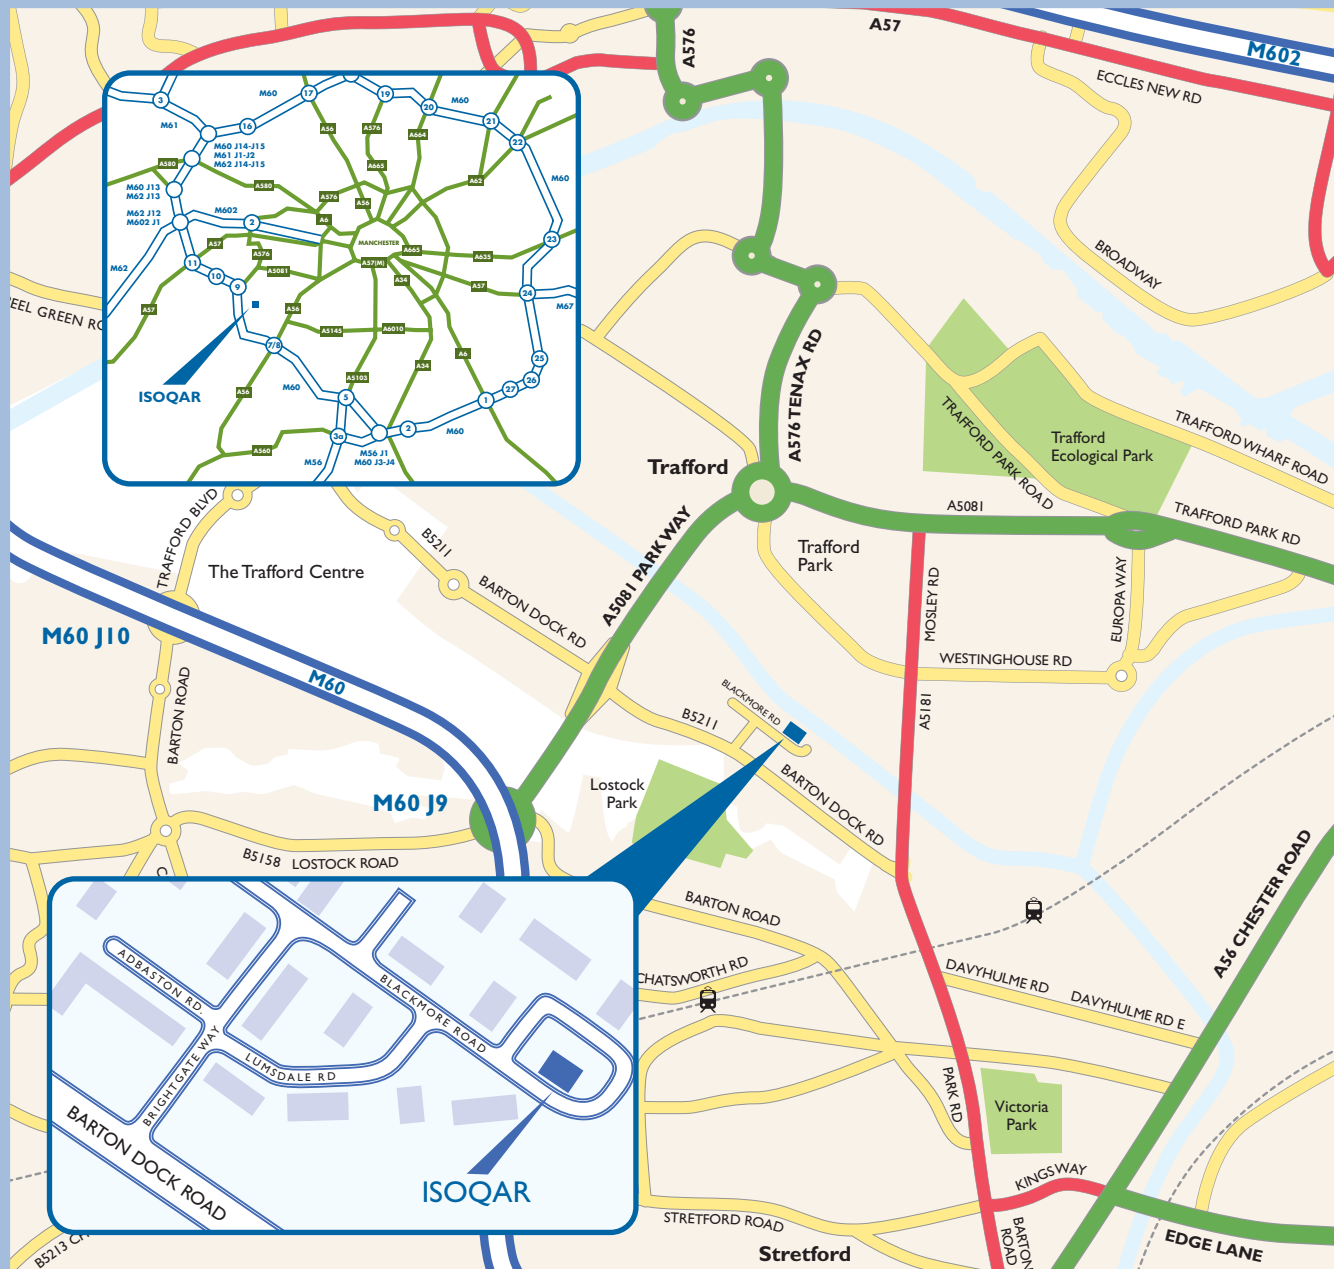

Tel 0161 865 3699

Fax 0161 865 3685

enquiries@isoqar.com

www.isoqar.com

ISOQAR Ltd, Cobra Court, 1 Blackmore Road
Stretford, Manchester M32 0QY